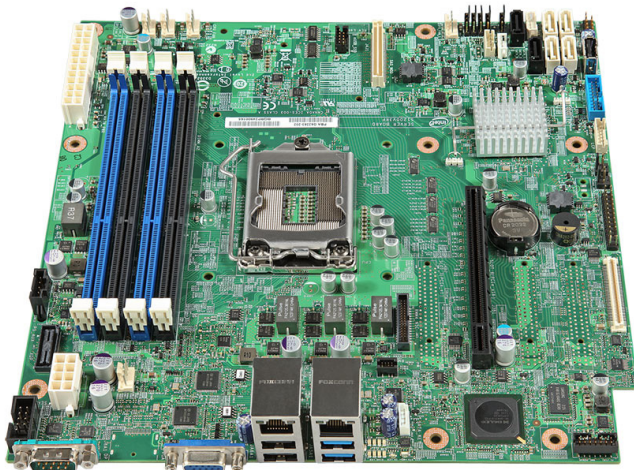

# ByteSpeed Accel R1-12RP 1U Server

The ByteSpeed Accel R1-12RP 1U Server is a great entry-level value solution for small businesses looking for a small rack mountable server. This server features a single processor, up to 32 GB of RAM, and up to four hot swappable hard drives. This server comes with a dedicated Intel 4-Port RAID Controller.

All ByteSpeed servers are backed by our excellent ByteSpeed 5-year warranty and lifetime tech support.

*Please contact us for a server price quote.*

Intel S1200V3RPO Server System Board  
Intel R1304RPOSHBN Server Chassis  
Up to 32GB DDR3 1600 ECC Memory  
(4) Hot Swap Bays - 2.5" or 3.5"  
Entry Level Intel 4-Port RAID Controller RMS25KB040  
(0, 1) or Mainstream Raid Intel 4-Port Raid Controller  
RM S25PB040 (0,1,5,6,10,50,60)  
DVD+-RW Super Multi Drive  
5 Year ByteSpeed Server Warranty  
Lifetime Tech Support  
Free Shipping